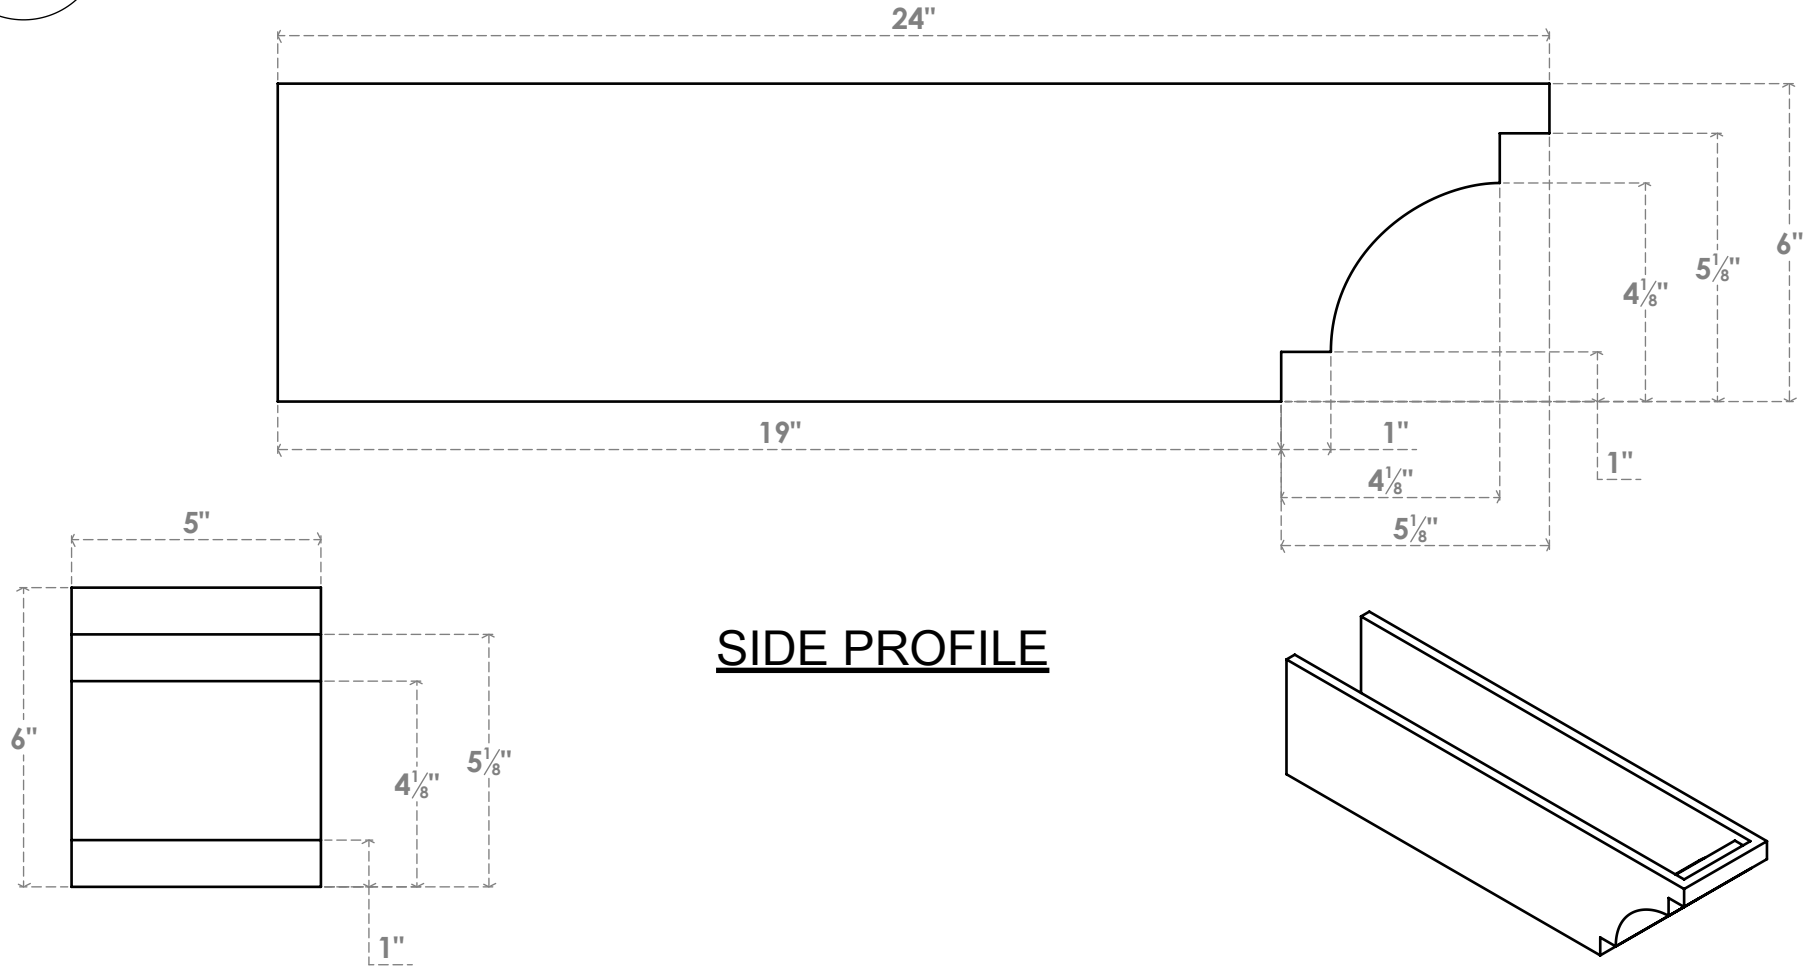

RFTP05X06X24MED

5"W X 6"H X 24"L MEDITERRANEAN ARCHITECTURAL GRADE PVC RAFTER TAIL

FRONT PROFILE

SIDE PROFILE

ISOMETRIC

EKENA MILLWORK
 2300 WEST MAIN ST.
 CLARKSVILLE, TX 75426
 TOLL FREE: 866-607-0453
 WWW.EKENAMILLWORK.COM